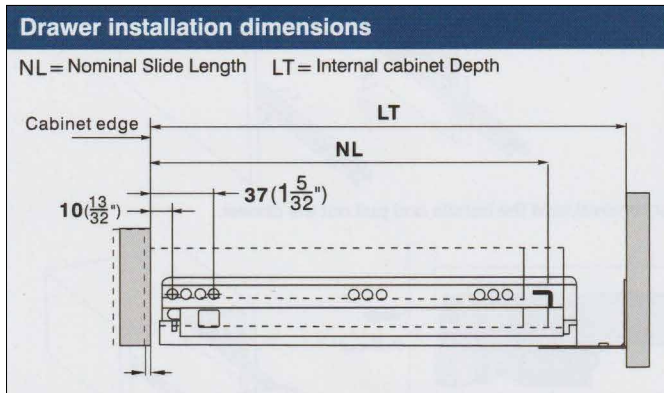

Sales Bulletin
June 2024

7900 Undermount Slide w/ 3-D Clips

Soft-Close, Full Extension, 75 lbs.

Clips
Included

- Full extension, 75 lb. Dynamic: mfg rated
- KCMA Approved
- 3-D front locking clips are included- designed to achieve min drawer width of 6"
- 6-way adjustment:
Height: 0-3mm
Side: ± 2 mm
Depth: 0-3.5mm (for inset drawers)
- Max drawer thickness: 5/8"
- 4 Sizes: 12" - 21"
- Rear bracket (optional)

Slides: Pack 6 pr/Ctn. Brackets: 200 pr/Ctn.

Code	Description	List/pr
7900-12-SOFT**	12" Soft Close w/ 3-D clips	\$ 26.39
7900-15-SOFT	15" Soft Close w/ 3-D clips	27.08
7900-18-SOFT	18" Soft Close w/ 3-D clips	28.46
7900-21-SOFT	21" Soft Close w/ 3-D clips	29.89