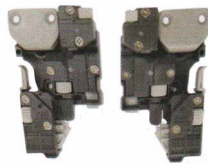

Sales Bulletin
June 2024

7900 Undermount Slide w/ 3-D Clips

Soft-Close, Full Extension, 75 lbs.

Clips
Included

- Full extension, 75 lb. Dynamic: mfg rated
- KCMA Approved
- 3-D front locking clips are included- designed to achieve min drawer width of 6"
- 6-way adjustment:
Height: 0-3mm
Side: ± 2 mm
Depth: 0-3.5mm (for inset drawers)
- Max drawer thickness: 5/8"
- 4 Sizes: 12" - 21"
- Rear bracket (optional)

Slides: Pack 6 pr/Ctn. Brackets: 200 pr/Ctn.

Code	Description	List/pr
7900-12-SOFT**	12" Soft Close w/ 3-D clips	\$ 26.39
7900-15-SOFT	15" Soft Close w/ 3-D clips	27.08
7900-18-SOFT	18" Soft Close w/ 3-D clips	28.46
7900-21-SOFT	21" Soft Close w/ 3-D clips	29.89

9800-BRKT

Metal Rear Bracket

1.47 /ea

7800-BRKT

Narrow Metal Rear Bracket

1.37 /ea

**Special Order