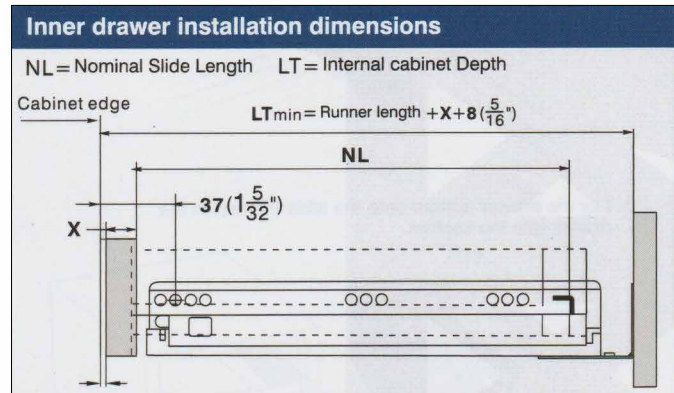

Sales Bulletin
June 2024

7900 Undermount Slide w/ 3-D Clips

Soft-Close, Full Extension, 75 lbs.

Clips
Included

- Full extension, 75 lb. Dynamic: mfg rated
- KCMA Approved
- 3-D front locking clips are included- designed to achieve min drawer width of 6"
- 6-way adjustment:
Height: 0-3mm
Side: ± 2 mm
Depth: 0-3.5mm (for inset drawers)
- Max drawer thickness: 5/8"
- 4 Sizes: 12" - 21"
- Rear bracket (optional)

Slides: Pack 6 pr/Ctn. Brackets: 200 pr/Ctn.

Code	Description	List/pr
7900-12-SOFT**	12" Soft Close w/ 3-D clips	\$ 26.39
7900-15-SOFT	15" Soft Close w/ 3-D clips	27.08
7900-18-SOFT	18" Soft Close w/ 3-D clips	28.46
7900-21-SOFT	21" Soft Close w/ 3-D clips	29.89