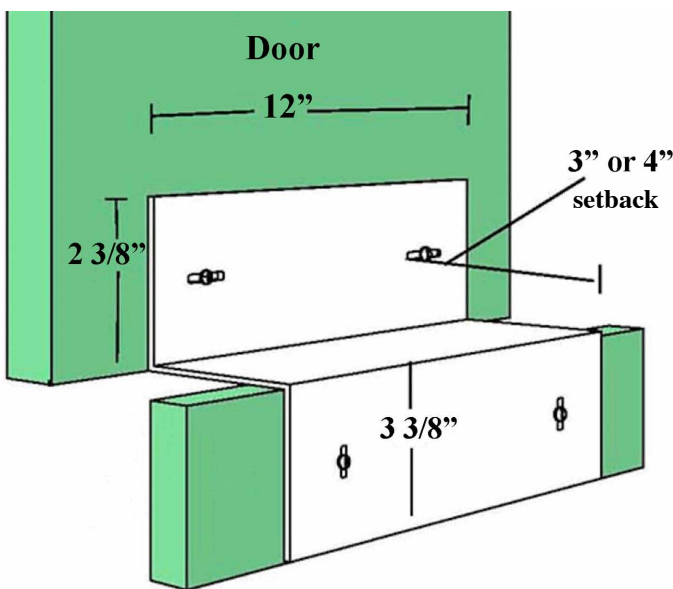

## ADA Toe Kicks

White Powder Coated Steel

The setback is measured from the back of the door to the back of the toekick.

This 18 gauge steel powder coated bracket allows the toe kick to swing out with the cabinet door allowing unimpeded access for wheel chairs to sink, counter, desk, or other work areas.

The toe kick can be the same material as the cabinets allowing a truly professional quality job without complicated joinery. This fully adjustable bracket provides a quick, strong, and inexpensive solution to achieving a quality project. Available in two offsets of 3" and 4" to allow for different toe kick depths.