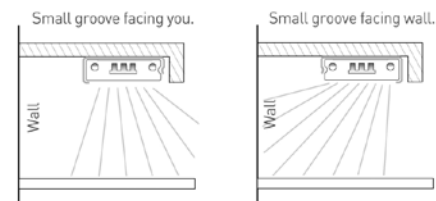

Two Beam Spreads!!!

Powered Left Side   Powered Right Side

▲ Scan for more info

Optional Items

Code	Description	List/ea
EULNK-15-WH	6" Link Cord, white	$ 9.85
EULNK-25-WH	10" Link Cord, white	10.38
EULNK-60-WH	24" Link Cord, white	11.96
EULNK-120-WH	48" Link Cord, white	14.24
EULNK-180-WH	72" Link Cord, white	16.88
EULNK-BTB-GY	Back-to-back Link, gray	5.45
EUL-GTD	27W gradual inline touch dimmer	29.20
EUL-UCLP	U-Clip pack (2 clips)	6.68