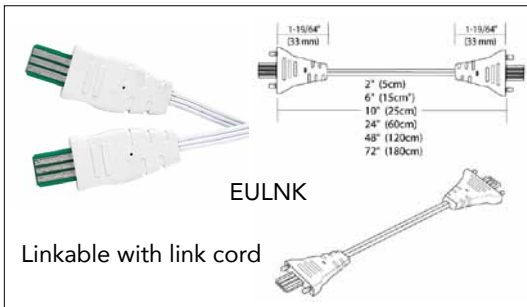

**Update Oct 2017
New Sizes**

Tresco Eurolinx Linear Lighting

New Sizes

EUL - Eurolinx linkable lighting

The Eurolinx flat profile blends in with any application. Using specialized diffuser and reflector technology to achieve Uniform output, this European styled light is a perfect choice for all contemporary and high-end commercial applications. Use the magnets within the U-Clips for metal shelving or office furniture mounting. Features two beam spreads based on orientation of lights. 4W per foot and over 200 lumens.

- Now available in **five** lengths
- Linkable back-to-back up to 10' (3 m) continuous run
- Mounting clips with integrated magnets allow for metal surface mounting as well as traditional screw mount
- Optional in-line Gradual Touch Dimmer
- Sleek, contemporary European design

Linkable with link cord

EUL-UCLP

Mounting clips with integrated magnets

EUL-GTD

Optional inline gradual touch dimmer

EUL-BTB-GY

Back-to-Back Link

Required Items

Eurolinx Series 12VDC. Each light contains:
79" cord, U-Clips and a back to back connector

Code	Description	List/ea
EUL3W-197CAL	7.75", 3W, Cool White	\$ 93.76
EUL3W-197WAL	7.75", 3W, Warm White	93.76

EUL4W-273CAL	10.75", 4W, Cool White	104.67
EUL4W-273WAL	10.75", 4W, Warm White	104.67