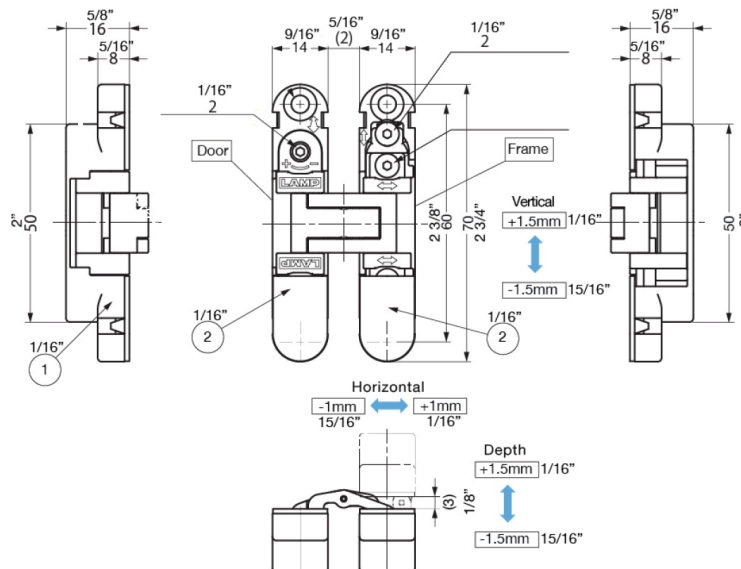

Cabinet Hinges -
3-Way Adjustable Concealed
HES3D-70: for 19mm Thick Doors (3/4" min.)

- 3-Way Adjustment:
Horizontal: -1 ~ +1mm
Vertical: -1.5 ~ +1.5mm
Depth: -1.5 ~ +1.5mm
- Max Door Weight:
20 lbs/ 2 hinges
26.4 lbs/ 3 hinges
- Max Door Width: 600mm (23-5/8")
- Max Door Height: 1200mm (47-1/4")
- Min Door Thickness: 19mm (3/4")
- Cover hides all screw heads for clean appearance

Dimensions

Code	Finish	List/ea
HES3D-70-DC	Satin Chrome	\$ 45
HES3D-70-DN	Satin Nickel	45
HES3D-70-BL	Black	45

REV.	DATE	DESCRIPTION	DRAWN	CHECKED
0	01/24/2017	Released	MAV	

Door Width	Door Height	Door Thickness	Door Weight	Opening Angle
600mm Max	1,200mm Max	19mm Min	19.8 LBS/2 Hinges 26.5 LBS/3 Hinges	180°

DRAWN	Marco Vasquez	01/24/2017	Sugatsune America, Inc. 18101 Savorona Way, Carson, California 90746 P. 310.329.6273 ~ F.310.329.0819 ~ www.sugatsune.com	
CHECKED			TITLE	
QA			Bore Dim. Concealed Hinge	
MFG			SIZE	DWG NO
APPROVED			A	HES3D-70-SD170-10097
			SCALE	REV
				0
			SHEET 1 OF 1	