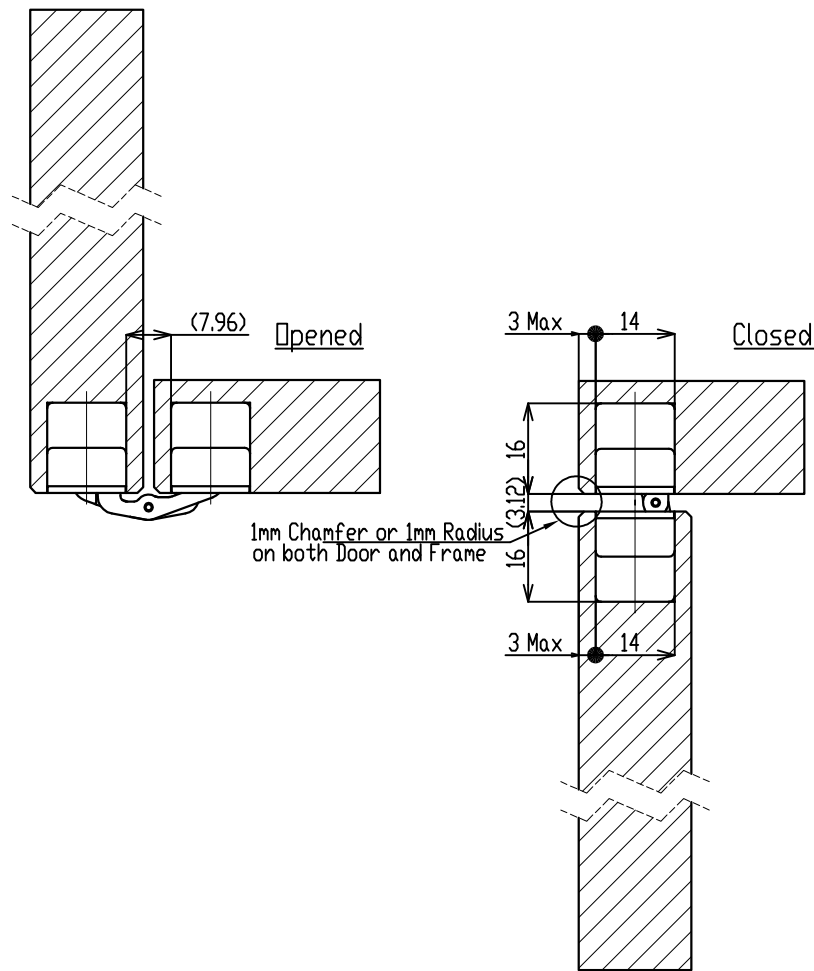

Cabinet Hinges -
3-Way Adjustable Concealed
HES3D-70: for 19mm Thick Doors (3/4" min.)

- 3-Way Adjustment:
Horizontal: -1 ~ +1mm
Vertical: -1.5 ~ +1.5mm
Depth: -1.5 ~ +1.5mm
- Max Door Weight:
20 lbs/ 2 hinges
26.4 lbs/ 3 hinges
- Max Door Width: 600mm (23-5/8")
- Max Door Height: 1200mm (47-1/4")
- Min Door Thickness: 19mm (3/4")
- Cover hides all screw heads for clean appearance

Dimensions

Code	Finish	List/ea
HES3D-70-DC	Satin Chrome	\$ 45
HES3D-70-DN	Satin Nickel	45
HES3D-70-BL	Black	45

REV.	DATE	DESCRIPTION	DRAWN	CHECKED
0	01/24/2017	Released	MAV	

Door Width	Door Height	Door Thickness	Door Weight	Opening Angle
600mm Max	1,200mm Max	19mm Min	19.8 LBS/2 Hinges 26.5 LBS/3 Hinges	180°

DRAWN	Marco Vasquez	01/24/2017	Sugatsune America, Inc. 18101 Savorona Way, Carson, California 90746 P. 310.329.6273 ~ F.310.329.0819 ~ www.sugatsune.com	
CHECKED			TITLE	
QA			Bore Dim. Concealed Hinge	
MFG			SIZE	DWG NO
APPROVED			A	HES3D-70-SD170-10097
			SCALE	REV
				0
			SHEET 1 OF 1	