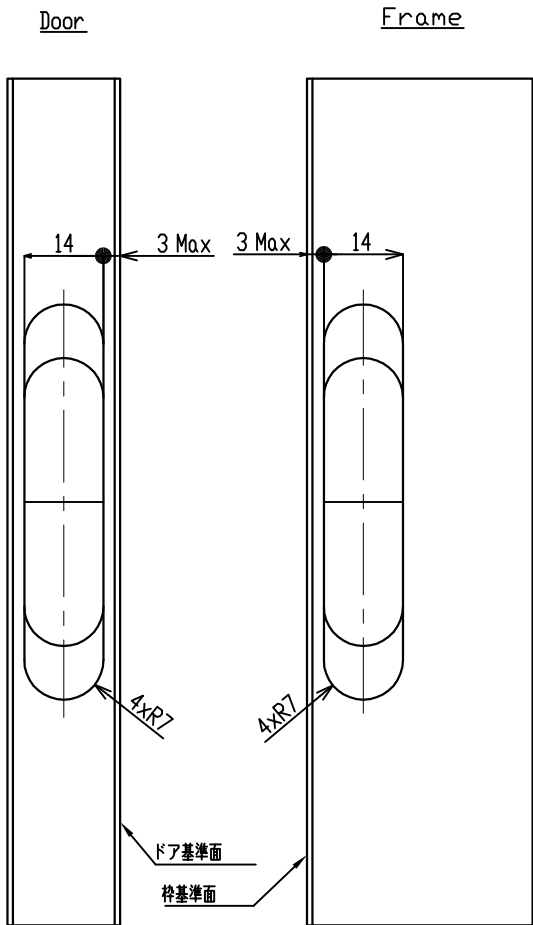

Cabinet Hinges -
3-Way Adjustable Concealed
HES3D-70: for 19mm Thick Doors (3/4" min.)

- 3-Way Adjustment:
Horizontal: -1 ~ +1mm
Vertical: -1.5 ~ +1.5mm
Depth: -1.5 ~ +1.5mm
- Max Door Weight:
20 lbs/ 2 hinges
26.4 lbs/ 3 hinges
- Max Door Width: 600mm (23-5/8")
- Max Door Height: 1200mm (47-1/4")
- Min Door Thickness: 19mm (3/4")
- Cover hides all screw heads for clean appearance

Dimensions

Code	Finish	List/ea
HES3D-70-DC	Satin Chrome	\$ 45
HES3D-70-DN	Satin Nickel	45
HES3D-70-BL	Black	45

REV.	DATE	DESCRIPTION	DRAWN	CHECKED
0	01/24/2017	Released	MAV	

Door Width	Door Height	Door Thickness	Door Weight	Opening Angle
600mm Max	1,200mm Max	19mm Min	19.8 LBS/2 Hinges 26.5 LBS/3 Hinges	180°

DRAWN	Marco Vasquez	01/24/2017	Sugatsune America, Inc. 18101 Savorona Way, Carson, California 90746 P. 310.329.6273 ~ F.310.329.0819 ~ www.sugatsune.com	
CHECKED			TITLE	
QA			Bore Dim. Concealed Hinge	
MFG			SIZE	DWG NO
APPROVED			A	HES3D-70-SD170-10097
			SCALE	REV
				0
			SHEET 1 OF 1	