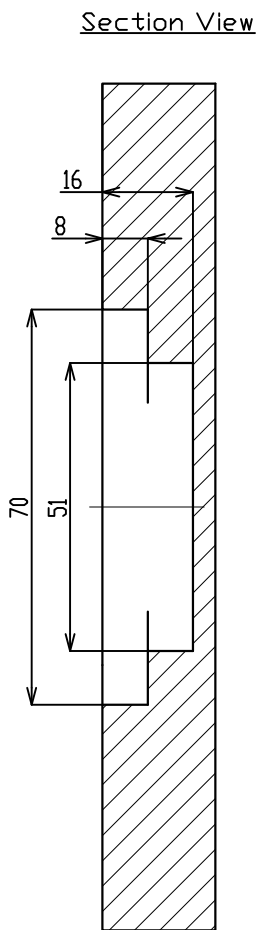

Cabinet Hinges -
3-Way Adjustable Concealed
HES3D-70: for 19mm Thick Doors (3/4" min.)

- 3-Way Adjustment:
Horizontal: -1 ~ +1mm
Vertical: -1.5 ~ +1.5mm
Depth: -1.5 ~ +1.5mm
- Max Door Weight:
20 lbs/ 2 hinges
26.4 lbs/ 3 hinges
- Max Door Width: 600mm (23-5/8")
- Max Door Height: 1200mm (47-1/4")
- Min Door Thickness: 19mm (3/4")
- Cover hides all screw heads for clean appearance

Dimensions

Code	Finish	List/ea
HES3D-70-DC	Satin Chrome	\$ 45
HES3D-70-DN	Satin Nickel	45
HES3D-70-BL	Black	45

REV.	DATE	DESCRIPTION	DRAWN	CHECKED
0	01/24/2017	Released	MAV	

Door Width	Door Height	Door Thickness	Door Weight	Opening Angle
600mm Max	1,200mm Max	19mm Min	19.8 LBS/2 Hinges 26.5 LBS/3 Hinges	180°

DRAWN	Marco Vasquez	01/24/2017	Sugatsune America, Inc. 18101 Savorona Way, Carson, California 90746 P. 310.329.6273 ~ F.310.329.0819 ~ www.sugatsune.com	
CHECKED			TITLE	
QA			Bore Dim. Concealed Hinge	
MFG			SIZE	DWG NO
APPROVED			A	HES3D-70-SD170-10097
			SCALE	REV
				0
			SHEET 1 OF 1	