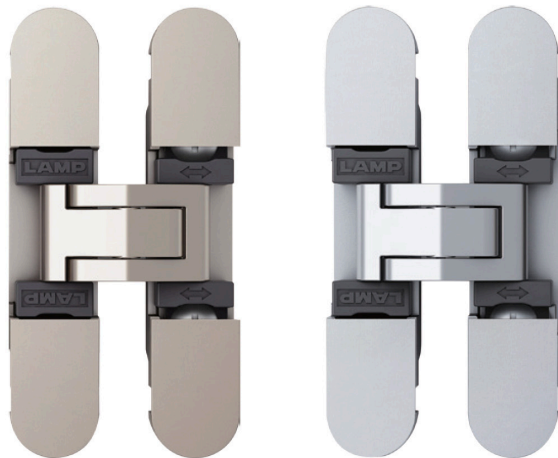

Cabinet Hinges -
3-Way Adjustable Concealed
HES3D-70: for 19mm Thick Doors (3/4" min.)

- 3-Way Adjustment:
Horizontal: -1 ~ +1mm
Vertical: -1.5 ~ +1.5mm
Depth: -1.5 ~ +1.5mm
- Max Door Weight:
20 lbs/ 2 hinges
26.4 lbs/ 3 hinges
- Max Door Width: 600mm (23-5/8")
- Max Door Height: 1200mm (47-1/4")
- Min Door Thickness: 19mm (3/4")
- Cover hides all screw heads for clean appearance

Dimensions

Code	Finish	List/ea
HES3D-70-DC	Satin Chrome	\$ 45
HES3D-70-DN	Satin Nickel	45
HES3D-70-BL	Black	45

REV.	DATE	DESCRIPTION	DRAWN	CHECKED
0	01/24/2017	Released	MAV	

Door Width	Door Height	Door Thickness	Door Weight	Opening Angle
600mm Max	1,200mm Max	19mm Min	19.8 LBS/2 Hinges 26.5 LBS/3 Hinges	180°