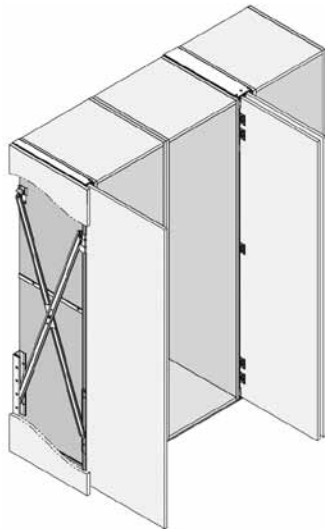

Special Order
Only

Concepta Slide-In Hardware Kits

The HAWA-Concepta slides doors alongside cabinet bodies or into wall recesses. Room-high designs and walk-in cabinets are easy and efficient to implement. The well-thought-out concept has omitted a bottom guide channel and offers optimum flexible room utilization with no protruding door obstructions. A true master of design thanks to a broad bandwidth of available dimensions, weights and material thicknesses.

Concepta 40 Kit
18924733

All sizes

Door width range: 11-13/16" to 2' 11-7/16"

Door thickness range: 3/4" to 1-31/32"

<u>Code</u>	<u>Description</u>	<u>Max Door Weight</u>	<u>Door Height</u>	<u>List</u>
18924731	Concepta 25	55 lbs.	4' 1-7/16" to 6' 27/32"	\$ 1481.91
18924732	Concepta 30	66 lbs.	6' 7/8" to 7' 6-9/16"	1603.56
18924733	Concepta 40	88 lbs.	6' 7/8" to 8' 2-7/16"	2115.14
18924734	Concepta 50	110 lbs.	7' 6-19/32" to 9' 4-7/32"	2220.56