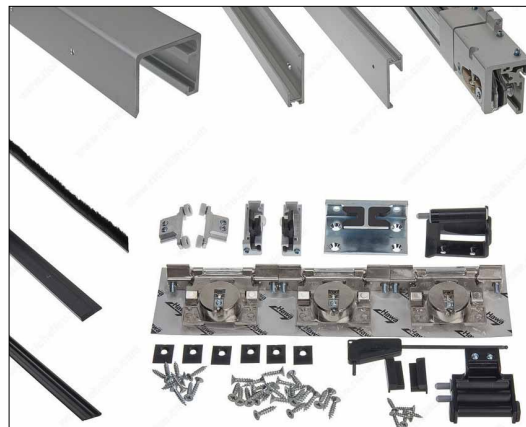

Special Order
Only

Concepta Slide-In Hardware Kits

The HAWA-Concepta slides doors alongside cabinet bodies or into wall recesses. Room-high designs and walk-in cabinets are easy and efficient to implement. The well-thought-out concept has omitted a bottom guide channel and offers optimum flexible room utilization with no protruding door obstructions. A true master of design thanks to a broad bandwidth of available dimensions, weights and material thicknesses.

Concepta 40 Kit
18924733

All sizes

Door width range: 11-13/16" to 2' 11-7/16"

Door thickness range: 3/4" to 1-31/32"

<u>Code</u>	<u>Description</u>	<u>Max Door Weight</u>	<u>Door Height</u>	<u>List</u>
18924731	Concepta 25	55 lbs.	4' 1-7/16" to 6' 27/32"	\$ 1481.91
18924732	Concepta 30	66 lbs.	6' 7/8" to 7' 6-9/16"	1603.56
18924733	Concepta 40	88 lbs.	6' 7/8" to 8' 2-7/16"	2115.14
18924734	Concepta 50	110 lbs.	7' 6-19/32" to 9' 4-7/32"	2220.56