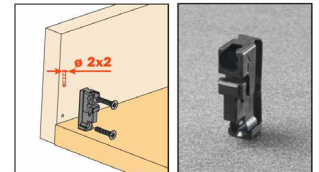

Fixing Clips for Wood front and back

LB-CONN-S 200 each/Ctn.

Screw attachment:
Ø3.5mm x 20mm included.
(can use #6 x 3/4")

List $ .75/ea