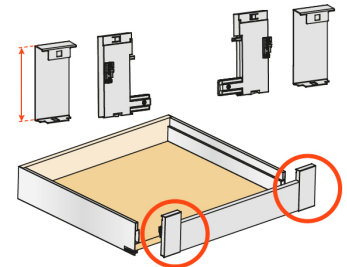

#### Fixing Clips for Wood front and back

**LB-CONN-S** 200 each/Ctn.

Screw attachment:  
Ø3.5mm x 20mm included.  
(can use #6 x 3/4")

List \$ .75/ea

**LB-CONN-D** 200 each/Ctn.

5mm dowel attachment

List \$ .65/ea

#### Front Panel Adapters/Covers Right & Left

**LB-FPA-100G** List \$ 35/ea  
Ht: 100mm (3-15/16")

**LB-FPA-126G** List \$ 38/ea  
Ht: 126mm (4-15/16")

**LB-FPA-203G** List \$ 40/ea  
Ht: 203mm (8")