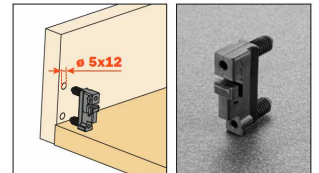

#### Fixing Clips for Wood front and back

**LB-CONN-S** 200 each/Ctn.

Screw attachment:  
Ø3.5mm x 20mm included.  
(can use #6 x 3/4")

List \$ .75/ea

**LB-CONN-D** 200 each/Ctn.

5mm dowel attachment

List \$ .65/ea