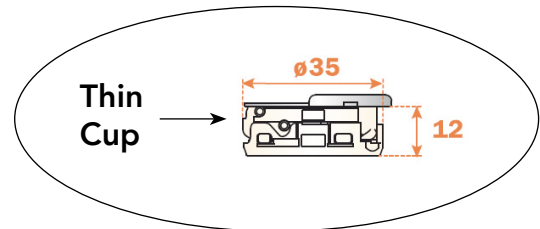

Silentia Plus Hinges : New Soft Close Technology

+/- Speed Switch

3 Speed Settings:
++ , +- , --

2 Pistons per Cup

- Twin silicone oil dampers are in the hinge cup for a perfect soft closing action, in a wide range of uses and conditions.
- Silentia Plus has a Speed Switch to adjust closing resistance. This switch selects the best damping strength, even with special doors.
- Hinge range, geometrics and adjustments remain the same. Salice is the most comprehensive offering on the market
- Silentia Plus uses all current Salice mounting plates
- **2 Pistons per cup** for smooth control on many sizes of doors
- **3 Speeds:** Selection Switch allows for slow, medium & fast closing
- Shallow bore / **Thin cup: 1/2" (12mm)**
Fits doors to 5/8" thin

105° Silentia+ Series 100, Pack: 300 ea.

<u>Code</u>	<u>Description</u>	<u>List/ea</u>
C1P6AE9	Silentia +, 105°, Full Overlay, Screw-On	\$ 4.64
C1P6DE9	Silentia +, 105°, 1/2" Overlay, Screw-On	4.67
C1P6GE9	Silentia +, 105°, Half Overlay, Screw-On	4.73
C1R6AE9	Silentia +, 105°, Full Overlay, Dowelled	4.68
C1R6DE9	Silentia +, 105°, 1/2" Overlay, Dowelled	4.77
C1R6GE9	Silentia +, 105°, Half Overlay, Dowelled	4.82