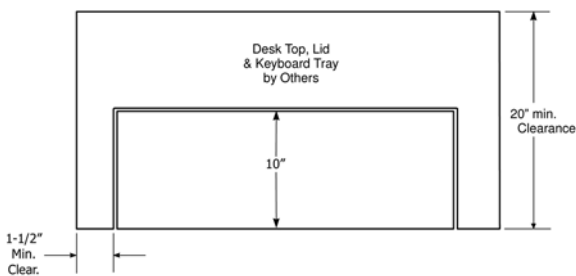

8045 - Top Drop

With the TopDrop™ Desktop, one easy motion moves a panel of your office desktop out of the way. This provides you with a desk when you need it, and a keyboard when you want it.