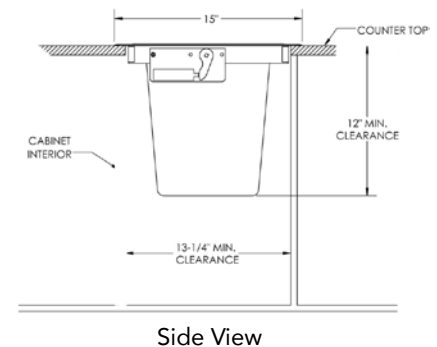

The Dropout Waste System goes next to the sink, eliminating conflict if you need to access both. Placed high in the base cabinet, the wastebasket is easy to open and allows for a quick sweep so that any waste on the countertop lands directly in the trash system.

Countertop Waste System specs

Code	Description	List
8012	Waste System	$ 125
8014	Countertop Waste System	$ 275
8013	Combo Pack Includes: 1 each 8012 1 each 8014	$ 375