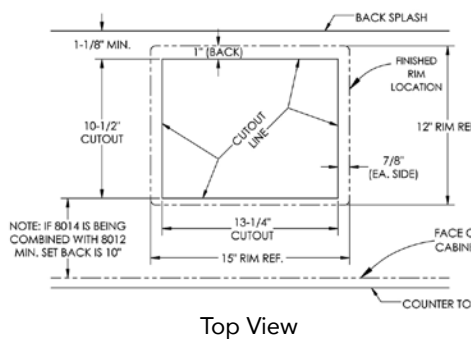

The Dropout Waste System goes next to the sink, eliminating conflict if you need to access both. Placed high in the base cabinet, the wastebasket is easy to open and allows for a quick sweep so that any waste on the countertop lands directly in the trash system.

Countertop Waste System specs

Code	Description	List
8012	Waste System	$ 125
8014	Countertop Waste System	$ 275
8013	Combo Pack Includes: 1 each 8012 1 each 8014	$ 375