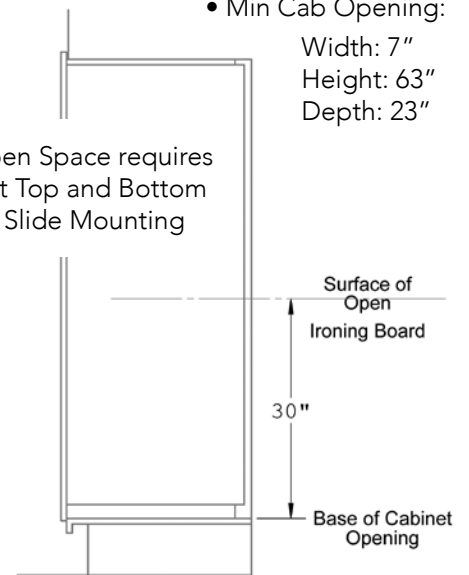

32 Slot Capacity

- For use with Spice Rack Storage System

<u>Code</u>	<u>List</u>
8006K	\$ 45

**8023 - Ironing Center**

Completely out of sight but easily accessible when needed.

- Min Cab Opening:  
Width: 7"  
Height: 63"  
Depth: 23"

- Open Space requires Flat Top and Bottom for Slide Mounting

The Dropout Ironing Center is a complete ironing system in one convenient cabinet. This pullout cabinet contains a full-size, proprietary custom 14" x 53" ironing board, complete with pad and cover, stainless steel iron dock, and ironing accessory storage spaces.