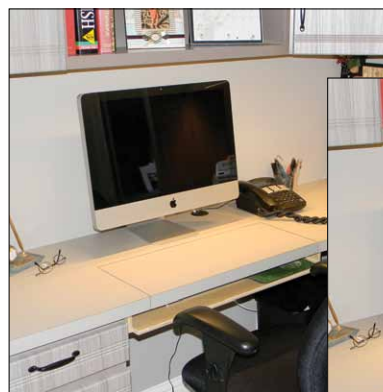

8045 - Top Drop

With the TopDrop™ Desktop, one easy motion moves a panel of your office desktop out of the way. This provides you with a desk when you need it, and a keyboard when you want it.