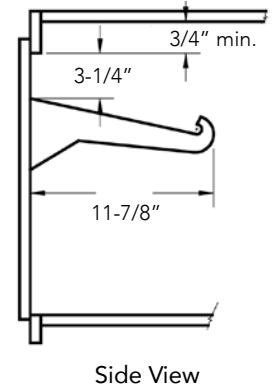

Drop Out Cabinet Fixtures

8001 - Spice Rack Storage System

The Dropout® Spice Rack/Storage System frees up traditional spice storage spaces, such as drawers and shelves, for other kitchen essentials.

- Four inches wide, it opens with a smooth outward and downward motion, bringing the spice rack down to you.
- Brings up to 36 standard-sized spice bottles to your fingertips, all perfectly organized and ready for use—no fuss, and no mess.
- Can be integrated into any style of cabinetry, making it versatile for most any design. It can also be used for other storage needs.

Min. Depth: 11-1/2"

Unparalleled convenience and space-saving efficiency at your fingertips!

Code List  
8001 \$ 675

8012 - Waste System and 8014 - Countertop Waste System

Waste System specs

- Min Cab Opening:  
Width: 13-1/2"  
Height: 19-1/2"  
Depth: 12"
- Waste Basket System includes:  
(1) Door Mount Frame  
(1) 24 Qt. Waste Basket  
(2) 35mm Soft Close hinges  
All required wood screws
- Requires Top face frame rail with 3/4" min. lip.