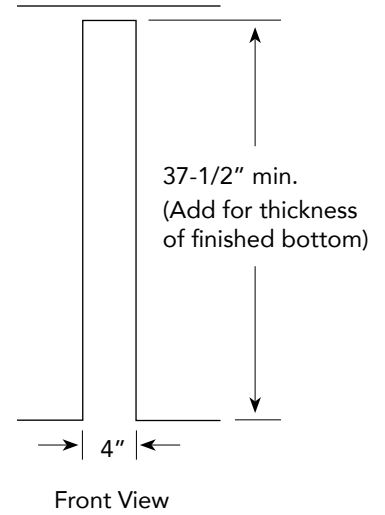

Drop Out Cabinet Fixtures

8001 - Spice Rack Storage System

The Dropout® Spice Rack/Storage System frees up traditional spice storage spaces, such as drawers and shelves, for other kitchen essentials.

- Four inches wide, it opens with a smooth outward and downward motion, bringing the spice rack down to you.
- Brings up to 36 standard-sized spice bottles to your fingertips, all perfectly organized and ready for use—no fuss, and no mess.
- Can be integrated into any style of cabinetry, making it versatile for most any design. It can also be used for other storage needs.

Min. Depth: 11-1/2"

Unparalleled convenience and space-saving efficiency at your fingertips!

Code List  
8001 \$ 675

8012 - Waste System and 8014 - Countertop Waste System

Waste System specs

- Min Cab Opening:  
Width: 13-1/2"  
Height: 19-1/2"  
Depth: 12"
- Waste Basket System includes:  
(1) Door Mount Frame  
(1) 24 Qt. Waste Basket  
(2) 35mm Soft Close hinges  
All required wood screws
- Requires Top face frame rail with 3/4" min. lip.

32 Slot Capacity

- For use with Spice Rack Storage System

<u>Code</u>	<u>List</u>
8006K	\$ 45

**8023 - Ironing Center**

Completely out of sight but easily accessible when needed.

- Min Cab Opening:  
Width: 7"  
Height: 63"  
Depth: 23"