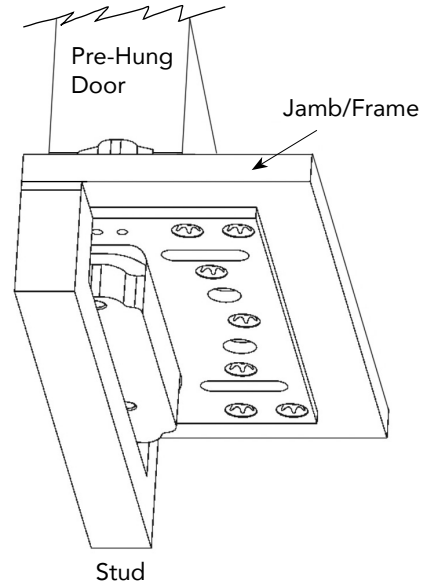

Fixing Plate for TECTUS Series Hinges
For reinforcement of casing frames of Pre-hung doors

Code
TE-240-3D-FZ

Description
Fixing Plate for casing frames
for TE-240-3D

List/ea
\$ 14.46

TE-340-3D-FZ

Fixing Plate for casing frames
for TE-340-3D