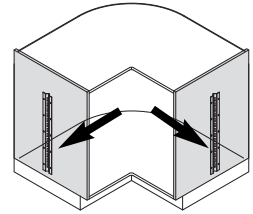

RECORNER MAXX®

USA version 8/2015

A x A	B	C	D	E
35-7/16" x 35-7/16" (900 x 900mm)	32-7/8" (835mm)	17-5/16" (440mm)	29-15/16" (760mm)	less than 13-3/16" (less than 335mm)

1

K	X				
	S= 5/8\"/>				
35-7/16\"/>	9-7/16\"/>	9-7/16\"/>	9-3/8\"/>	9-5/16\"/>	9-5/16\"/>