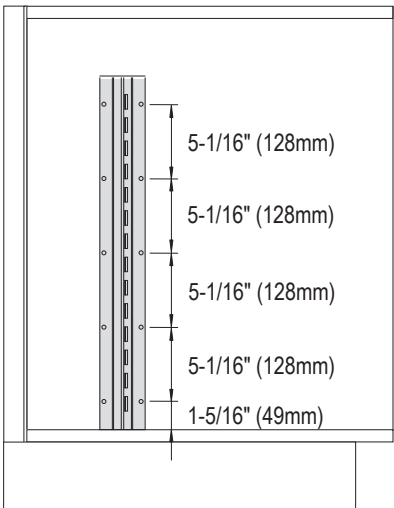

RECORNER MAXX®

USA version 8/2015

A x A	B	C	D	E
35-7/16" x 35-7/16" (900 x 900mm)	32-7/8" (835mm)	17-5/16" (440mm)	29-15/16" (760mm)	less than 13-3/16" (less than 335mm)

1

K	X				
	S= 5/8\"/>				
35-7/16\"/>	9-7/16\"/>	9-7/16\"/>	9-3/8\"/>	9-5/16\"/>	9-5/16\"/>