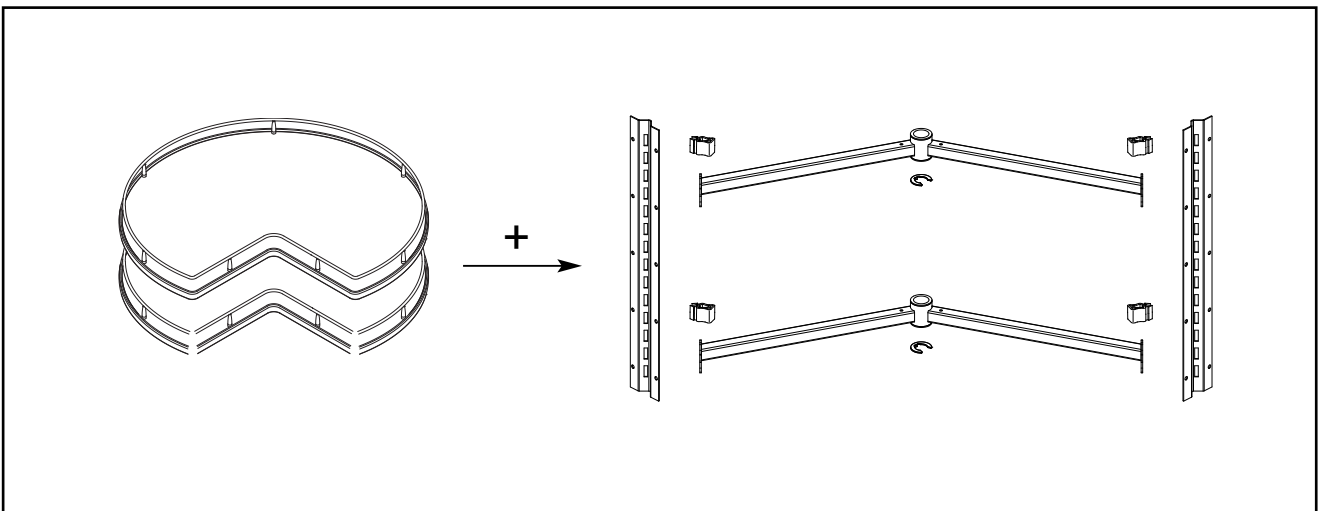

RECORNER MAXX®

USA version 8/2015

A x A	B	C	D	E
35-7/16" x 35-7/16" (900 x 900mm)	32-7/8" (835mm)	17-5/16" (440mm)	29-15/16" (760mm)	less than 13-3/16" (less than 335mm)

1

K	X				
	S= 5/8\"/>				
35-7/16\"/>	9-7/16\"/>	9-7/16\"/>	9-3/8\"/>	9-5/16\"/>	9-5/16\"/>