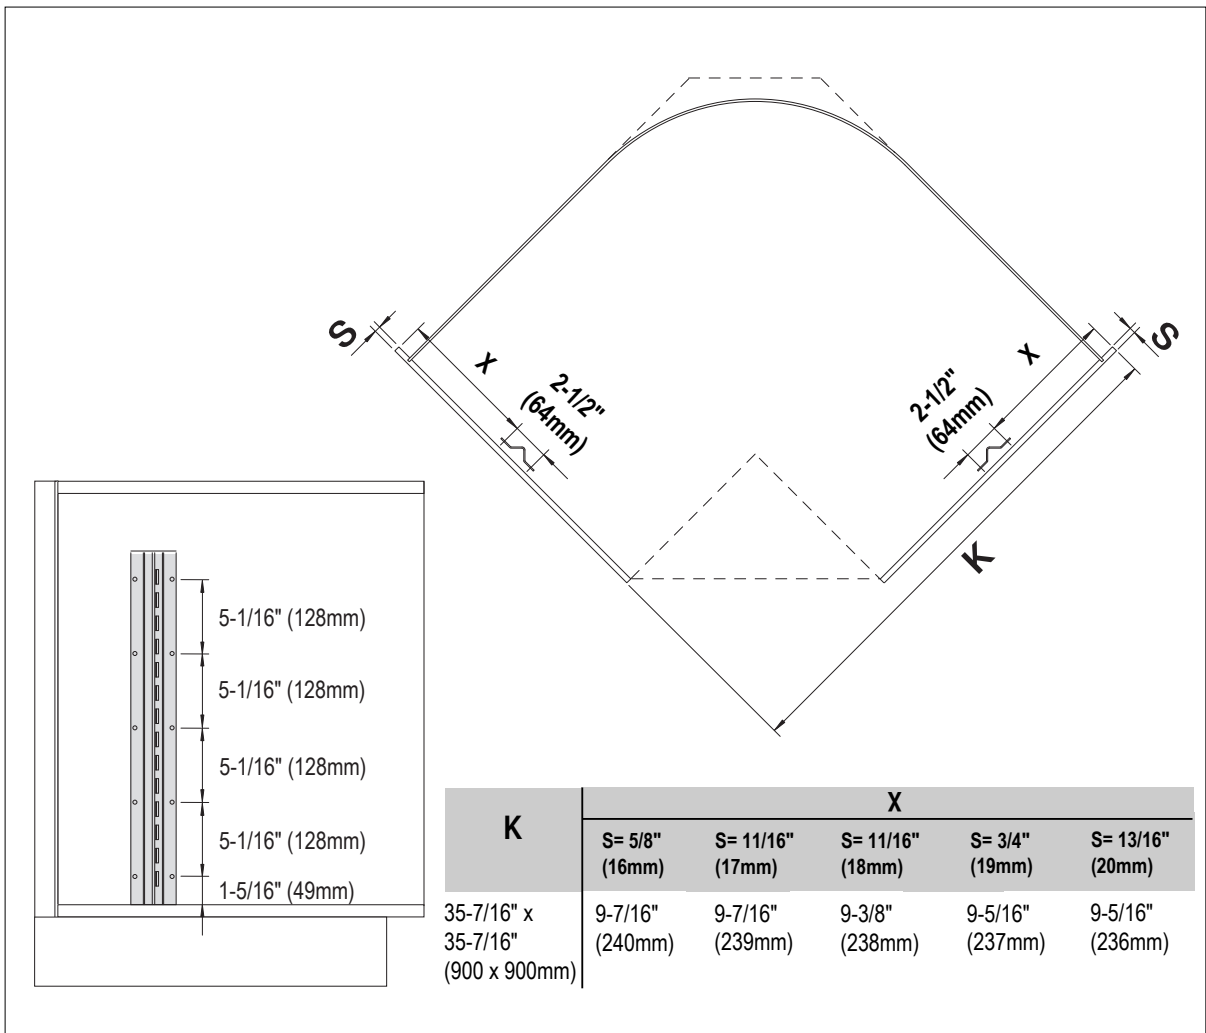

RECORNER MAXX®

USA version 8/2015

A x A	B	C	D	E
35-7/16" x 35-7/16" (900 x 900mm)	32-7/8" (835mm)	17-5/16" (440mm)	29-15/16" (760mm)	less than 13-3/16" (less than 335mm)

1

K	X				
	S= 5/8\"/>				
35-7/16\"/>	9-7/16\"/>	9-7/16\"/>	9-3/8\"/>	9-5/16\"/>	9-5/16\"/>

2

3