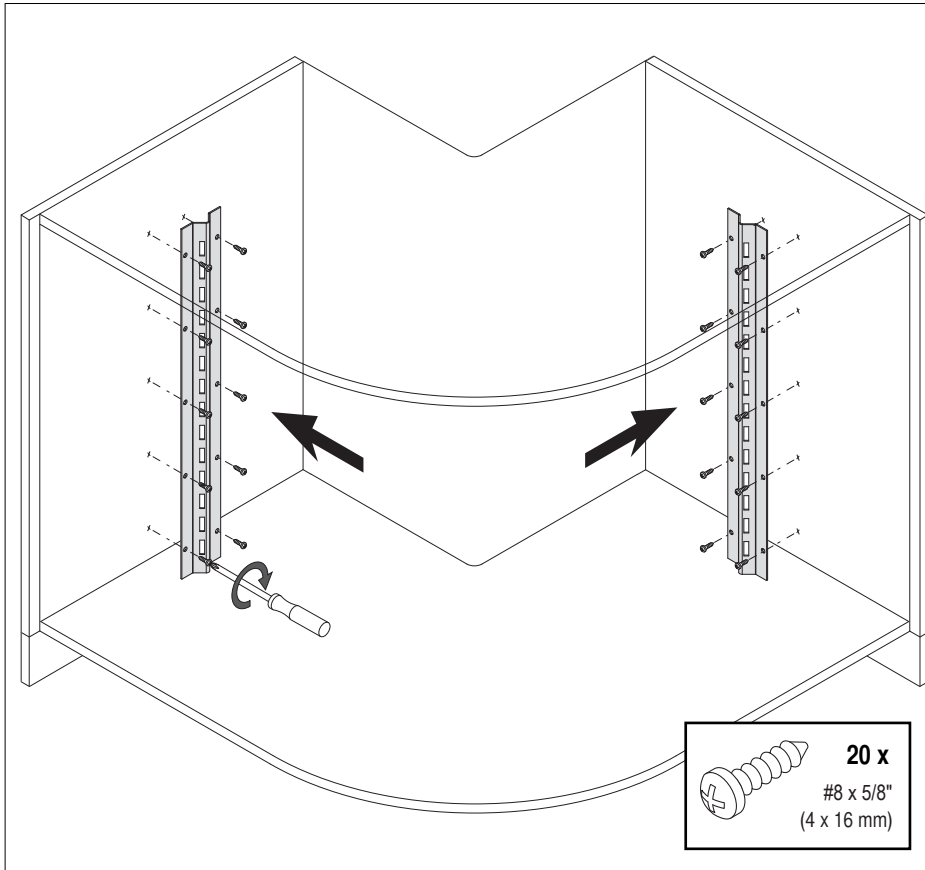

RECORNER MAXX®

USA version 8/2015

A x A	B	C	D	E
35-7/16" x 35-7/16" (900 x 900mm)	32-7/8" (835mm)	17-5/16" (440mm)	29-15/16" (760mm)	less than 13-3/16" (less than 335mm)

1

K	X				
	S= 5/8\"/>				
35-7/16\"/>	9-7/16\"/>	9-7/16\"/>	9-3/8\"/>	9-5/16\"/>	9-5/16\"/>