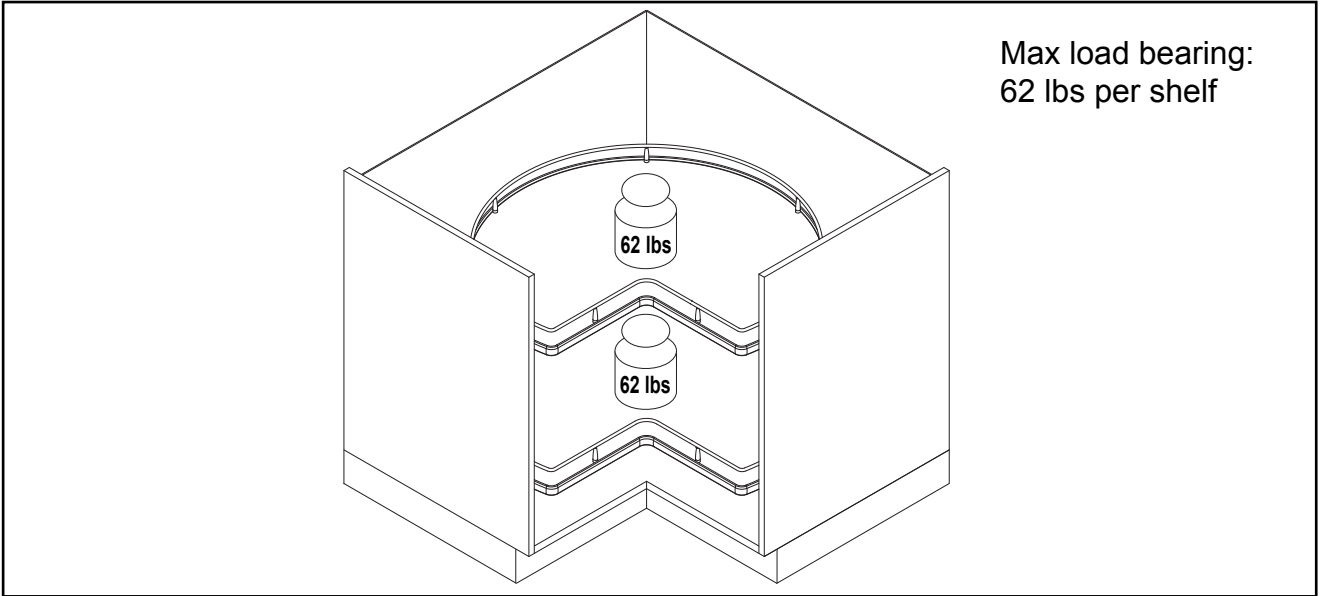

RECORNER MAXX®

USA version 8/2015

A x A	B	C	D	E
35-7/16" x 35-7/16" (900 x 900mm)	32-7/8" (835mm)	17-5/16" (440mm)	29-15/16" (760mm)	less than 13-3/16" (less than 335mm)

1

K	X				
	S= 5/8\"/>				
35-7/16\"/>	9-7/16\"/>	9-7/16\"/>	9-3/8\"/>	9-5/16\"/>	9-5/16\"/>